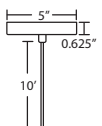

1XT 1 LIGHT PENDANT, FLAT CANOPY

- Suitable for use on sloped ceilings
- 1x electronic 60W dimmable 120V transformer, fits partially in junction box
- Installs to standard 4" octagonal junction box
- Bronze or Satin Nickel metal finishes

X 1 LIGHT PENDANT FOR MULTI-PORT CANOPIES

- Suitable for use on sloped ceilings
- 1x electronic 60W dimmable 120V transformer, fits partially in junction box
- Installs to standard 4" octagonal junction box
- Bronze or Satin Nickel metal finishes

HOW TO ORDER A MULTILIGHT FIXTURE

Order your canopy with the selected 12V multi light pendants (indicated by "X" prefix) for the complete fixture:

Example: 1x T23XL-SN (3 Light Large Round Canopy)

1x X-KIBABL-SN (Kiba Pendant in Blue Bubble)

1x X-KIBAMS-SN (Kiba Pendant in Moss Bubble)

1x X-KIBAGD-SN (Kiba Pendant in Gold Bubble)

CORD LENGTH OPTIONS:

15Ft. CORD LENGTH:

For longer 15' cord, add an "L" to the end of the item number, i.e. 1XP-174352-SNL.