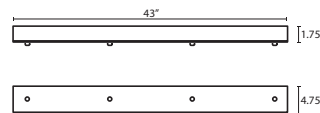

T24V 4 LIGHT BAR CANOPY

- Suitable for sloped ceilings
- Bronze or Satin Nickel
- 20" Dia. shades MAX, with staggered heights