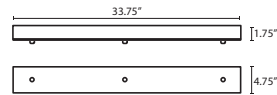

T23V 3 LIGHT BAR CANOPY

- Suitable for sloped ceilings
- Bronze or Satin Nickel
- 20" Dia. shades MAX, with staggered heights