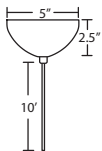

FIXED PENDANT OPTIONS:

1XC 1 LIGHT PENDANT, DOME CANOPY

1. **NO CORD CUTTING REQUIRED**
2. Suitable for use on sloped ceilings
   - 1x electronic 60W dimmable 120V transformer
   - Installs to standard 4" octagonal junction box
   - Bronze or Satin Nickel metal finishes