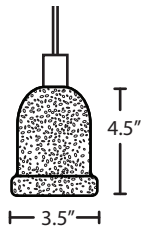

K I B A

12V MINI PENDANTS

location:
DRY

SPECIFICATIONS:

DESCRIPTION

Low voltage mini pendant with glass diffuser.

LAMPING

LED: 3W integrated source, dimmable, 85+ CRI, 3000°K CCT, 300 lumens, 30,000 hours. Lamp included.

DIFFUSER

Shade shall be handcrafted glass of various Bubble decors. 3.5" Dia. x 4.5" H

CORD

Standard cord is 10' field-adjustable coaxial type with teflon jacket and decorative sleeve at the socketholder. Jacket tint coordinates with metal finish.

STANDARD PENDANT (1XC, 1XT, X)

Mini pendant comes complete with either dome-style or flat-style canopy. See next page for multi light options with "X" prefix.

METAL FINISH

Glass retainer hardware, sleeve and canopies are finished in either Bronze or Satin Nickel.

LABELS

UL or ETL Listed. Suitable for Dry Locations (interior use only).

Project Information:

For ordering information, see next page

All dimensions provided are nominal.
Allowance must be made for dimensional tolerance in handcrafted glasses.

Rev 3/18