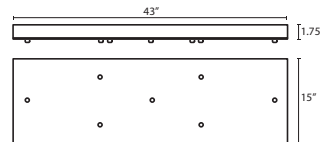

T27V 7 LIGHT BAR CANOPY

- Suitable for sloped ceilings
- Bronze or Satin Nickel
- 14" Dia. shades MAX, with staggered heights

FIXED PENDANT OPTIONS:

1XC 1 LIGHT PENDANT, DOME CANOPY

1. **NO CORD CUTTING REQUIRED**
2. Suitable for use on sloped ceilings
   - 1x electronic 60W dimmable 120V transformer
   - Installs to standard 4" octagonal junction box
   - Bronze or Satin Nickel metal finishes

1XT 1 LIGHT PENDANT, FLAT CANOPY

- Suitable for use on sloped ceilings
- 1x electronic 60W dimmable 120V transformer, fits partially in junction box
- Installs to standard 4" octagonal junction box
- Bronze or Satin Nickel metal finishes

X 1 LIGHT PENDANT FOR MULTI-PORT CANOPIES

- Suitable for use on sloped ceilings
- 1x electronic 60W dimmable 120V transformer, fits partially in junction box
- Installs to standard 4" octagonal junction box
- Bronze or Satin Nickel metal finishes

HOW TO ORDER A MULTILIGHT FIXTURE

Order your canopy with the selected 12V multi light pendants (indicated by "X" prefix) for the complete fixture:

Example: 1x T23XL-SN (3 Light Large Round Canopy)

1x X-KIBABL-SN (Kiba Pendant in Blue Bubble)

1x X-KIBAMS-SN (Kiba Pendant in Moss Bubble)

1x X-KIBAGD-SN (Kiba Pendant in Gold Bubble)

CORD LENGTH OPTIONS:

15Ft. CORD LENGTH:

For longer 15' cord, add an "L" to the end of the item number, i.e. 1XP-174352-SNL.