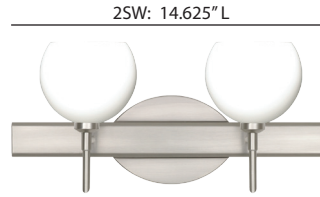

LED: 5W LED Replaceable source 120V, dimmable, included.

DIFFUSER

Shade shall be handcrafted glass of various decors. 4.75" Dia. x 3.875" H, spaced 7.875" apart on center.

CONSTRUCTION

Fixture utilizes metal arm assembly and stamped steel body, with plated finish. Decorative finials can be removed for downlighting applications. Decorative outlet box cover optional when not required.

METAL FINISH

Fixture shall be finished in Bronze, Chrome or Satin Nickel.

MOUNTING

Installs directly to a 4" octagonal outlet box, with 1.75" left or right offset. Canopy allows direct wiring without outlet box, where armored cable or non-metallic sheathed cable is employed, and the decorative outlet box cover is not required. Orient upward or downward, wall-mount only.

5658CE CEYLON

For ordering information, see next page

All dimensions provided are nominal. Allowance must be made for dimensional tolerance in handcrafted glasses.

REV 7/15

PALLA 5

VANITIES WALL

ORDERING:

FIXTURE	GLASS OPTIONS	METAL FINISH	METAL FINISH	OPTIONS
2SW 2 Light Vanity	565807 Opal Matte	(blank) 40W G9 Hal	BR Bronze	SQ Square Canopy
3SW 3 Light Vanity	565818 Amber Cloud	LED 5W LED 120V, dimmable	CR Chrome	
4SW 4 Light Vanity	565819 Carrera		SN Satin Nickel	
	565841 Garnet			
	5658CE Ceylon			
	5658HB Habanero			
	5658MA Magma			

Ex. 3SW-565819-SN
 Palla 5 3-Light Vanity w/ Carrera Glass,
 Satin Nickel Finish

Canopy allows direct wiring without outlet box, where armored cable or non-metallic sheathed cable is employed, and the decorative outlet box cover is not required. Orient upward or downward, wall-mount only.