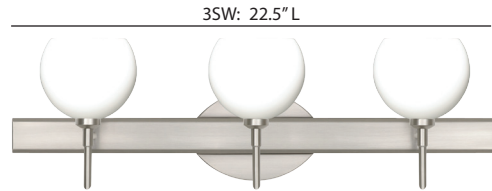

LED: 5W LED Replaceable source 120V, dimmable, included.

DIFFUSER

Shade shall be handcrafted glass of various decors. 4.75" Dia. x 3.875" H, spaced 7.875" apart on center.

CONSTRUCTION

Fixture utilizes metal arm assembly and stamped steel body, with plated finish. Decorative finials can be removed for downlighting applications. Decorative outlet box cover optional when not required.

METAL FINISH

Fixture shall be finished in Bronze, Chrome or Satin Nickel.

MOUNTING

Installs directly to a 4" octagonal outlet box, with 1.75" left or right offset. Canopy allows direct wiring without outlet box, where armored cable or non-metallic sheathed cable is employed, and the decorative outlet box cover is not required. Orient upward or downward, wall-mount only.

5658CE CEYLON

For ordering information, see next page

All dimensions provided are nominal. Allowance must be made for dimensional tolerance in handcrafted glasses.

REV 7/15

PALLA 5

VANITIES WALL

ORDERING:

FIXTURE	GLASS OPTIONS	METAL FINISH	METAL FINISH	OPTIONS
2SW 2 Light Vanity	565807 Opal Matte	(blank) 40W G9 Hal	BR Bronze	SQ Square Canopy
3SW 3 Light Vanity	565818 Amber Cloud	LED 5W LED 120V, dimmable	CR Chrome	
4SW 4 Light Vanity	565819 Carrera		SN Satin Nickel	
	565841 Garnet			
	5658CE Ceylon			
	5658HB Habanero			
	5658MA Magma			

Ex. 3SW-565819-SN
 Palla 5 3-Light Vanity w/ Carrera Glass,
 Satin Nickel Finish

Canopy allows direct wiring without outlet box, where armored cable or non-metallic sheathed cable is employed, and the decorative outlet box cover is not required. Orient upward or downward, wall-mount only.