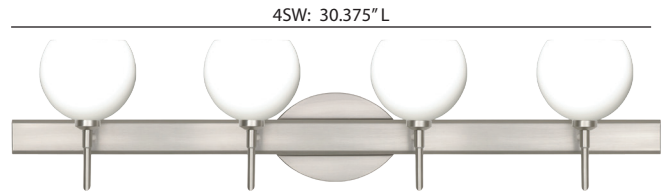

LED: 5W LED Replaceable source 120V, dimmable, included.

DIFFUSER

Shade shall be handcrafted glass of various decors. 4.75" Dia. x 3.875" H, spaced 7.875" apart on center.

CONSTRUCTION

Fixture utilizes metal arm assembly and stamped steel body, with plated finish. Decorative finials can be removed for downlighting applications. Decorative outlet box cover optional when not required.

METAL FINISH

Fixture shall be finished in Bronze, Chrome or Satin Nickel.

MOUNTING

Installs directly to a 4" octagonal outlet box, with 1.75" left or right offset. Canopy allows direct wiring without outlet box, where armored cable or non-metallic sheathed cable is employed, and the decorative outlet box cover is not required. Orient upward or downward, wall-mount only.

5658CE CEYLON

For ordering information, see next page

All dimensions provided are nominal. Allowance must be made for dimensional tolerance in handcrafted glasses.

REV 7/15

PALLA 5

VANITIES WALL

ORDERING:

FIXTURE	GLASS OPTIONS	METAL FINISH	METAL FINISH	OPTIONS
2SW 2 Light Vanity	565807 Opal Matte	(blank) 40W G9 Hal	BR Bronze	SQ Square Canopy
3SW 3 Light Vanity	565818 Amber Cloud	LED 5W LED 120V, dimmable	CR Chrome	
4SW 4 Light Vanity	565819 Carrera		SN Satin Nickel	
	565841 Garnet			
	5658CE Ceylon			
	5658HB Habanero			
	5658MA Magma			

Ex. 3SW-565819-SN
 Palla 5 3-Light Vanity w/ Carrera Glass,
 Satin Nickel Finish

Canopy allows direct wiring without outlet box, where armored cable or non-metallic sheathed cable is employed, and the decorative outlet box cover is not required. Orient upward or downward, wall-mount only.