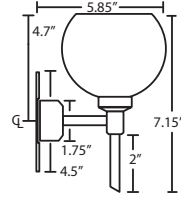

LED: 5W LED Replaceable source 120V, dimmable, included.

DIFFUSER

Shade shall be handcrafted glass of various decors. 4.75" Dia. x 3.875" H, spaced 7.875" apart on center.

CONSTRUCTION

Fixture utilizes metal arm assembly and stamped steel body, with plated finish. Decorative finials can be removed for downlighting applications. Decorative outlet box cover optional when not required.

METAL FINISH

Fixture shall be finished in Bronze, Chrome or Satin Nickel.

MOUNTING

Installs directly to a 4" octagonal outlet box, with 1.75" left or right offset. Canopy allows direct wiring without outlet box, where armored cable or non-metallic sheathed cable is employed, and the decorative outlet box cover is not required. Orient upward or downward, wall-mount only.

5658CE CEYLON

For ordering information, see next page

All dimensions provided are nominal. Allowance must be made for dimensional tolerance in handcrafted glasses.

REV 7/15

PALLA 5

VANITIES WALL

ORDERING:

FIXTURE	GLASS OPTIONS	METAL FINISH	METAL FINISH	OPTIONS
2SW 2 Light Vanity	565807 Opal Matte	(blank) 40W G9 Hal	BR Bronze	SQ Square Canopy
3SW 3 Light Vanity	565818 Amber Cloud	LED 5W LED 120V, dimmable	CR Chrome	
4SW 4 Light Vanity	565819 Carrera		SN Satin Nickel	
	565841 Garnet			
	5658CE Ceylon			
	5658HB Habanero			
	5658MA Magma			

Ex. 3SW-565819-SN
 Palla 5 3-Light Vanity w/ Carrera Glass,
 Satin Nickel Finish

Canopy allows direct wiring without outlet box, where armored cable or non-metallic sheathed cable is employed, and the decorative outlet box cover is not required. Orient upward or downward, wall-mount only.